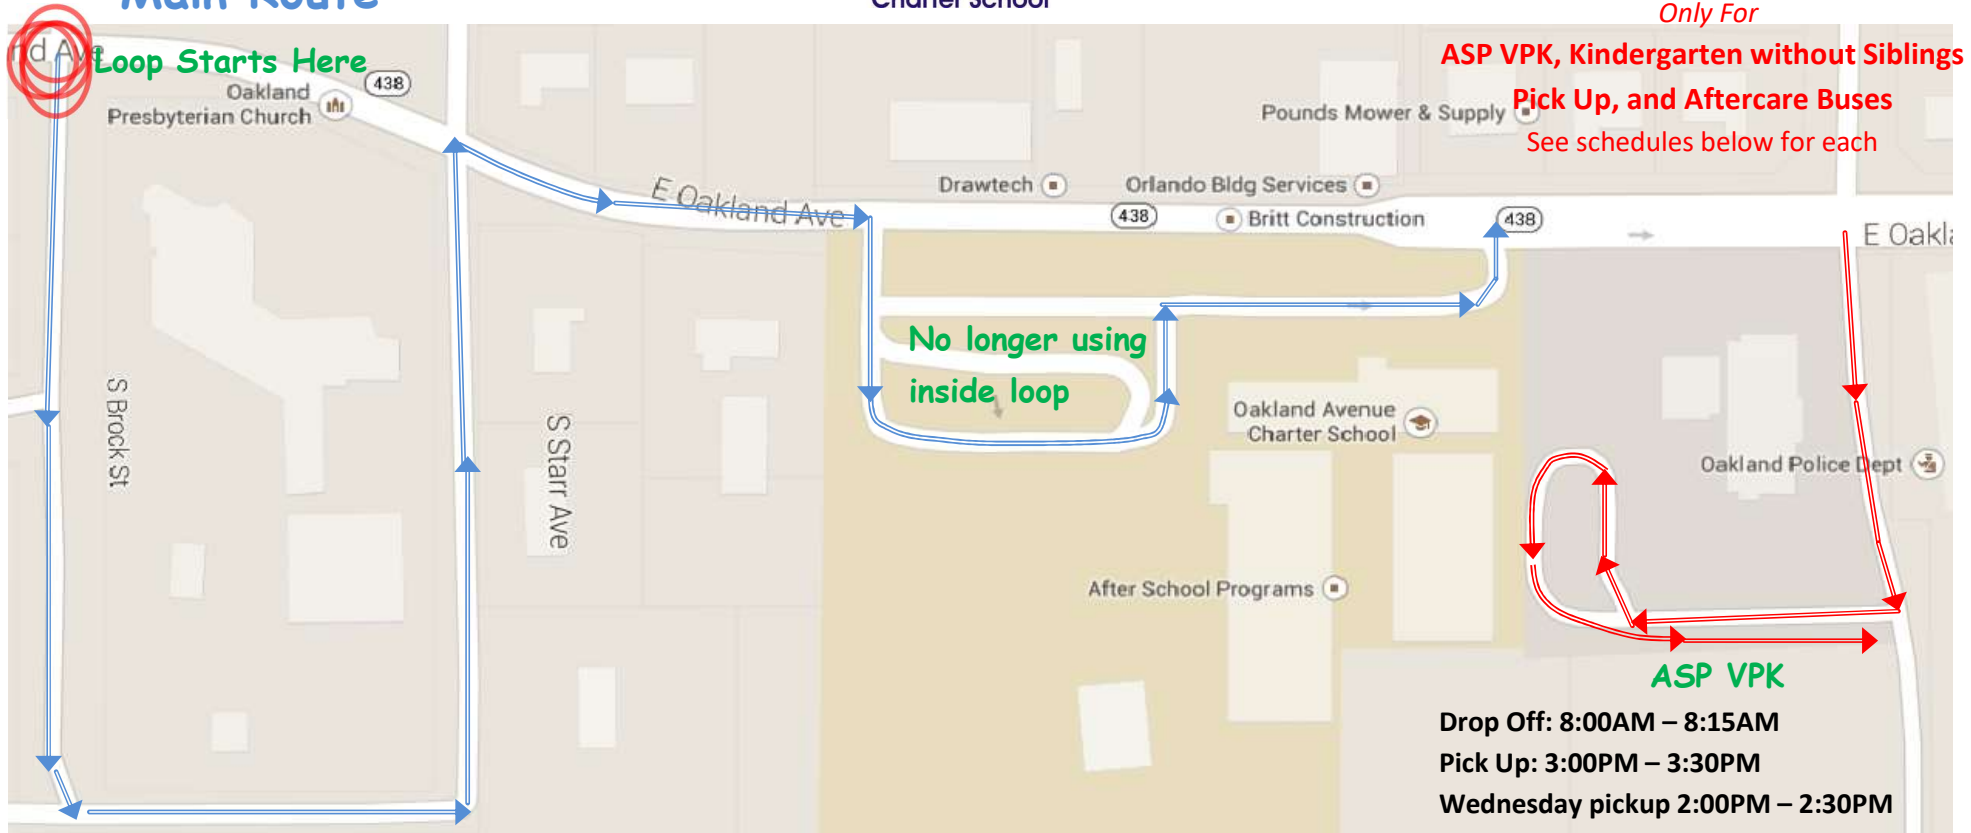

Traffic

Patterns

Main Route

Alternate Route

Only For
ASP VPK, Kindergarten without Siblings
Pick Up, and Aftercare Buses
See schedules below for each

ASP VPK
Drop Off: 8:00AM – 8:15AM
Pick Up: 3:00PM – 3:30PM
Wednesday pickup 2:00PM – 2:30PM

Kindergarten Without Siblings
Drop Off: *Must use main route for student drop-off in AM*
Pick Up: 3:00PM – 3:30PM
Wednesday pickup 2:00PM – 2:30PM

Alternate Route closed 8:15AM-3:00PM
Wednesdays closed 8:15AM-2:00PM