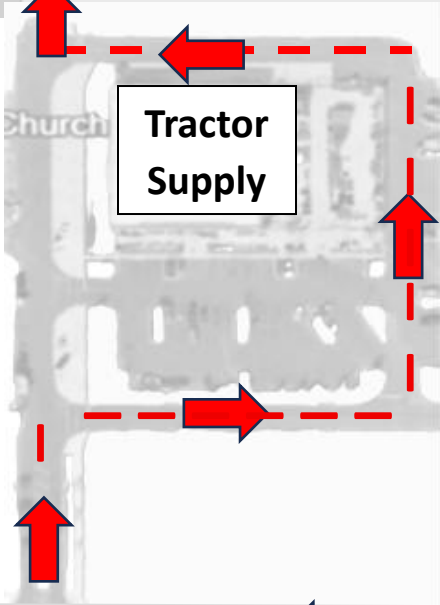

Oakland Avenue Charter School Drop-off & Pick-up

Please obey all traffic laws and take turns at the three-way stop. Be courteous to all.

From Colonial Dr/Hwy 50 – turn into Tractor Supply
Take first right just before Tractor Supply parking lot. Follow road around Tractor Supply.

VPK & Siblings

Use Alternate Route

Drop Off - 8:15-8:30 am M-F / Gate closes at 8:30 am SHARP
Pick Up - 3:20-3:29 pm / Wednesday Pick Up - 2:20-2:29 pm

All Kindergarten & Siblings

Use Main Route

Drop Off – 8:00-8:30 am M-F

Use Alternate Route

Pick Up 3:00-3:15 pm / Wednesday Pick Up 2:00-2:15 pm

Grades 1 – 5 (without VPK or K siblings)

Use Main Route Only

Drop Off - 8:00-8:30 am M-F

Pick Up - 3:00-3:30 pm / Wednesday Pick Up - 2:00-2:30 pm