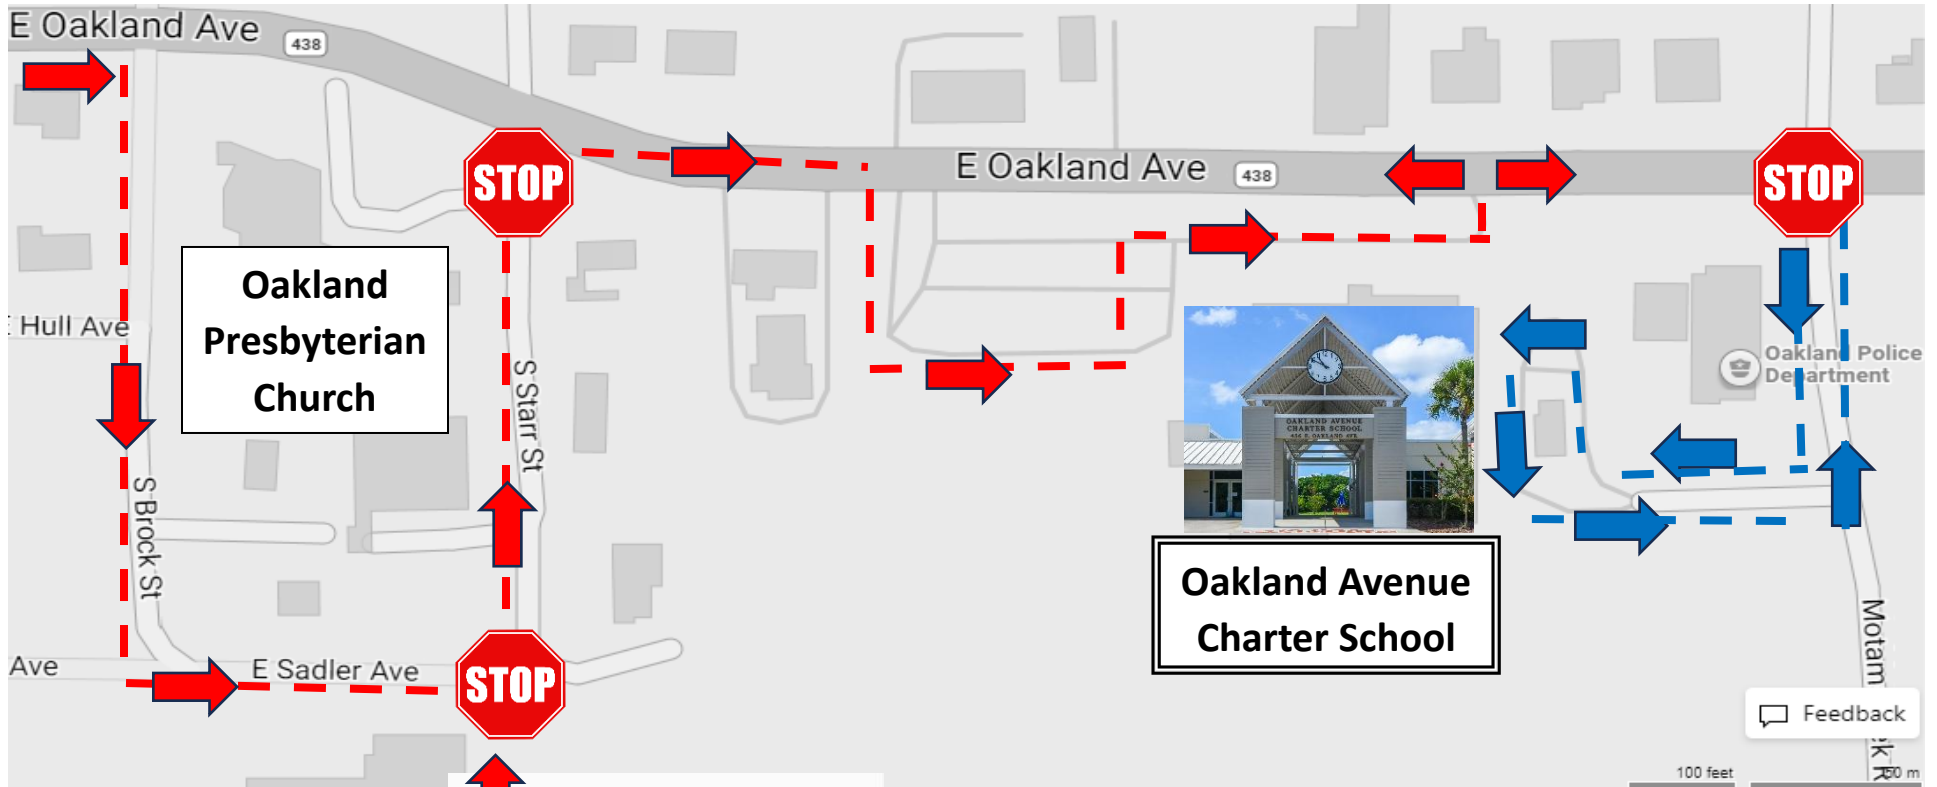

Oakland Avenue Charter School Drop-off & Pick-up

Please obey all traffic laws and take turns at the three-way stop. Be courteous to all.

From Colonial Dr/Hwy 50 – turn into Tractor Supply
Take first right just before Tractor Supply parking lot. Follow road around Tractor Supply.

VPK & Siblings

Use Alternate Route

Drop Off - 8:15-8:30 am M-F / Gate closes at 8:30 am SHARP
Pick Up - 3:20-3:29 pm / Wednesday Pick Up - 2:20-2:29 pm

All Kindergarten & Siblings

Use Main Route

Drop Off – 8:00-8:30 am M-F

Use Alternate Route

Pick Up 3:00-3:15 pm / Wednesday Pick Up 2:00-2:15 pm

Grades 1 – 5 (without VPK or K siblings)

Use Main Route Only

Drop Off - 8:00-8:30 am M-F

Pick Up - 3:00-3:30 pm / Wednesday Pick Up - 2:00-2:30 pm

Alternate Route Closed 8:15 am-3:00 pm / Wednesday 8:15 am-2:00 pm